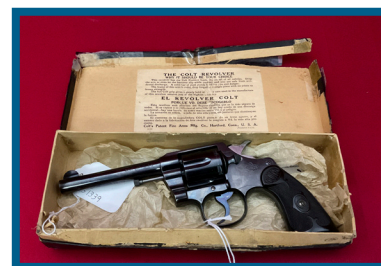

Thursday, July 4 - 9 AM

Ring 1: Selling all the guns starting at 9 AM.

Ring 2: Starting at 9 AM with ammo and miscellaneous items; the van will be sold at 12 noon.

Lead Auctioneer: Steve Chupp - 330.465.4725

Assisting auctioneers: Merlin Hershberger, David Miller, Atlee Raber, Daniel Weaver, and Nelson Weaver

Online bidding is available for the guns, and a complete list of guns can be found on our website:

www.stevechuppauctions.com